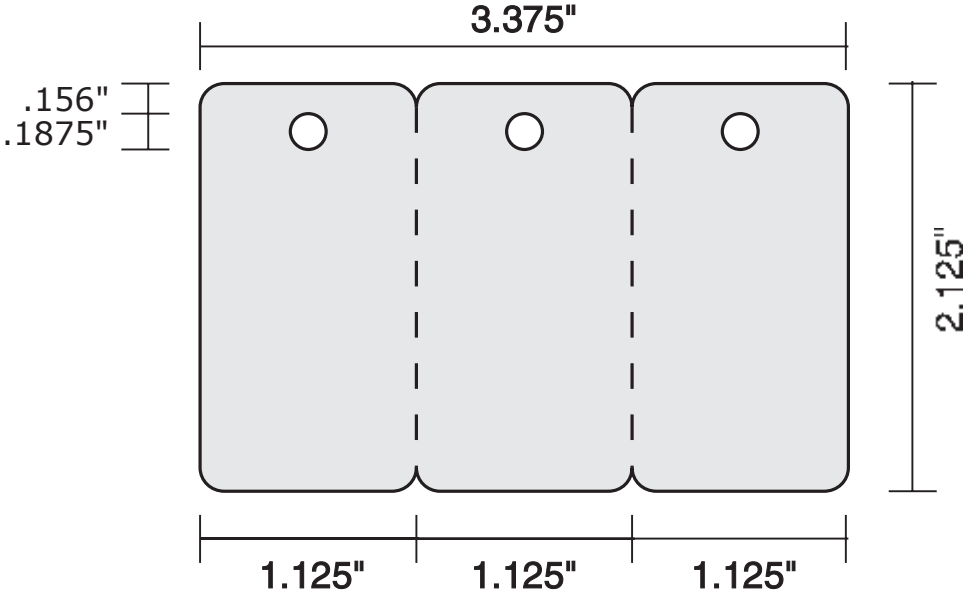

DS1001L CR80 3-up keytag
Male/Female Louda

Revised 06.26.02